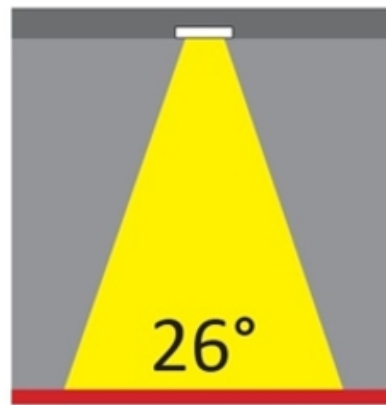

DIXIT RECESSED

E5607021-

PROJECT	
TYPE	
SPECIFIER	
QUANTITY	
DATE	

	DP	DV		
Dimming	Phase	0-10V		
Color Temperature	27K	30K	35K	40K
	2700K	3000K	3500K	4000K

Order Example **K°**
L5XXXXXX-DV-30K
0-10V
3000K