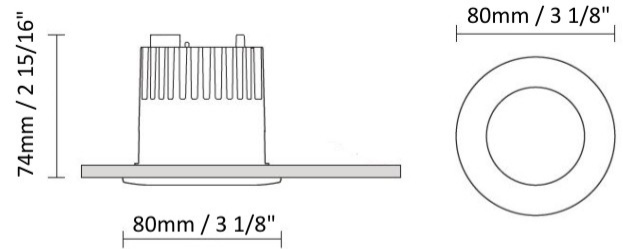

#### PHYSICAL

Diameter (mm): 80  
 Diameter (in): 3 1/8  
 Height (mm): 74  
 Depth (mm): 114  
 Height (in): 2 15/16  
 Depth (in): 4 1/2  
 Min. Recessing Depth (mm): 114  
 Min. Recessing Depth (in): 4 1/2  
 Light Distribution: Adjustable / Direct  
 Cut-out Measurements: 70mm / 2 3/4"

#### RATINGS AND CERTIFICATIONS

Certified By: CSA Certified to UL and CSA Standards

Ø 70mm (2 3/4")

#### PHYSICAL

Shape: Round  
 Diameter (mm): 95  
 Diameter (in): 3 3/4  
 Height (mm): 89  
 Height (in): 3 1/2  
 Min. Recessing Depth (mm): 129  
 Min. Recessing Depth (in): 5 1/16  
 Light Distribution: Adjustable / Direct  
 Weight (kg): 0.7  
 Weight (lbs): 1.54  
 Diffuser: Clear Polycarbonate  
 Fixture Finish: MWH  
 Fixture Material: Aluminum Die Cast  
 Cut-out Measurements: 86mm / 3 3/8"